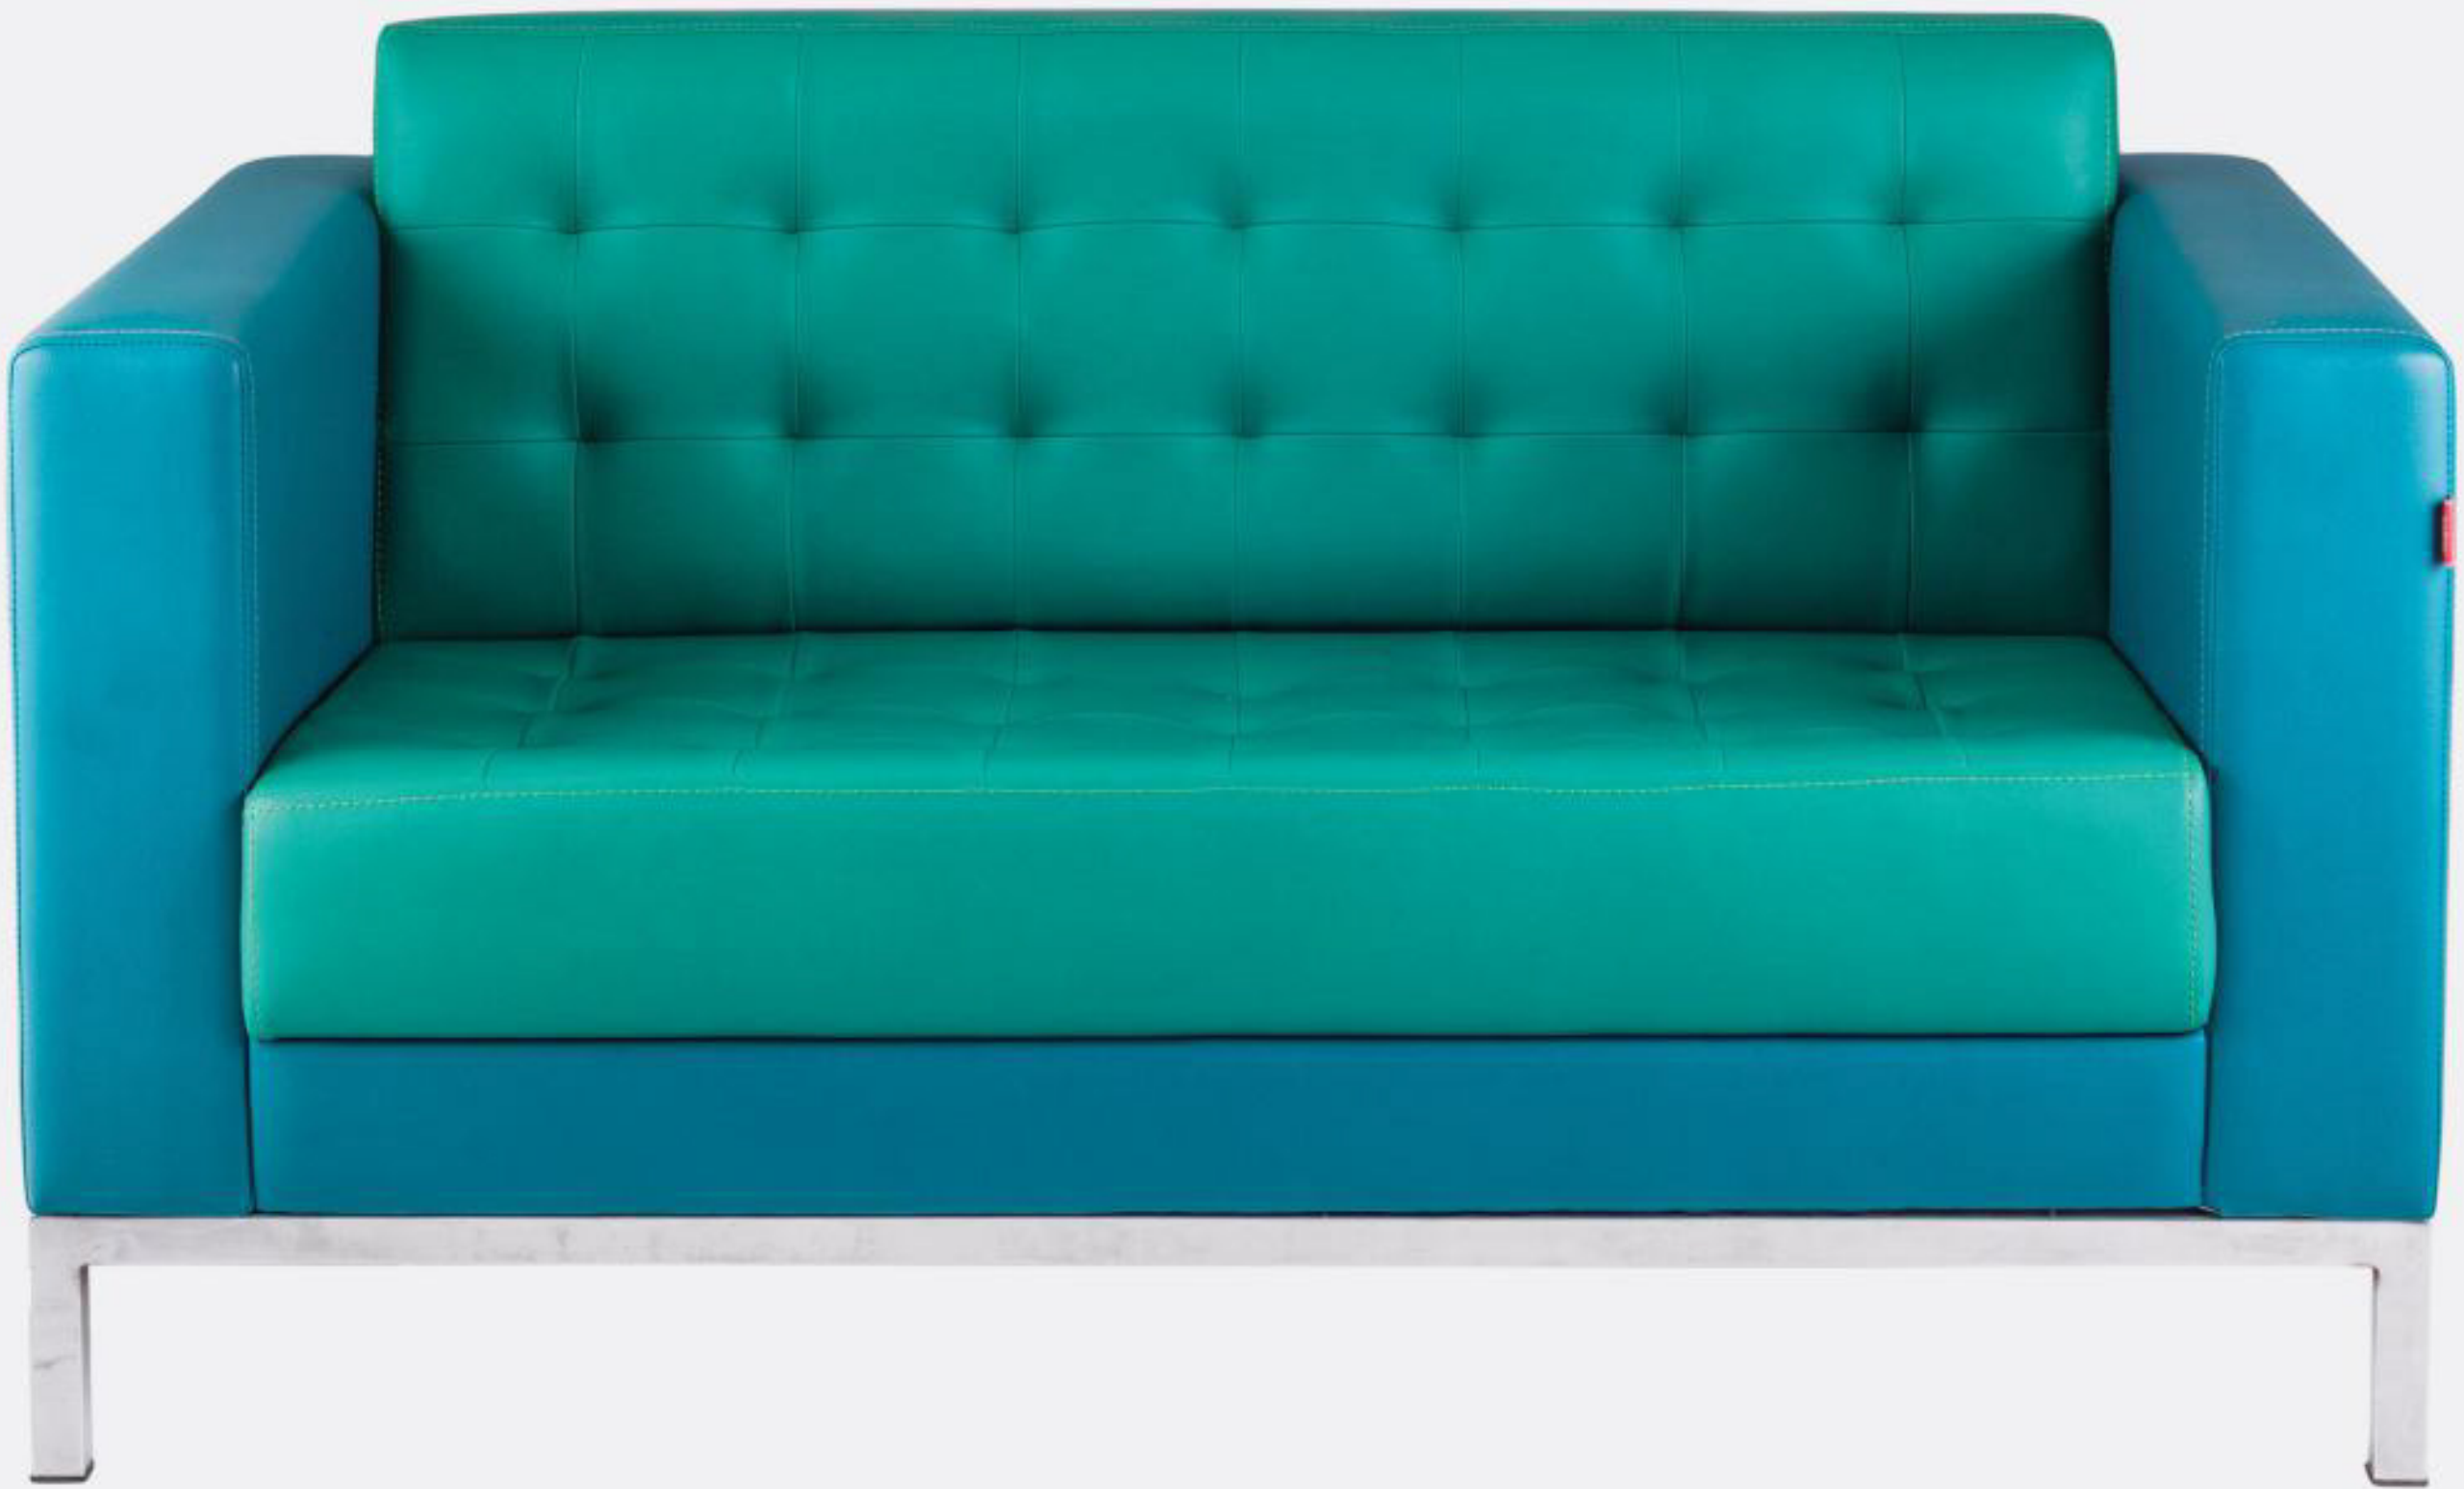

Special and beautiful

81-82